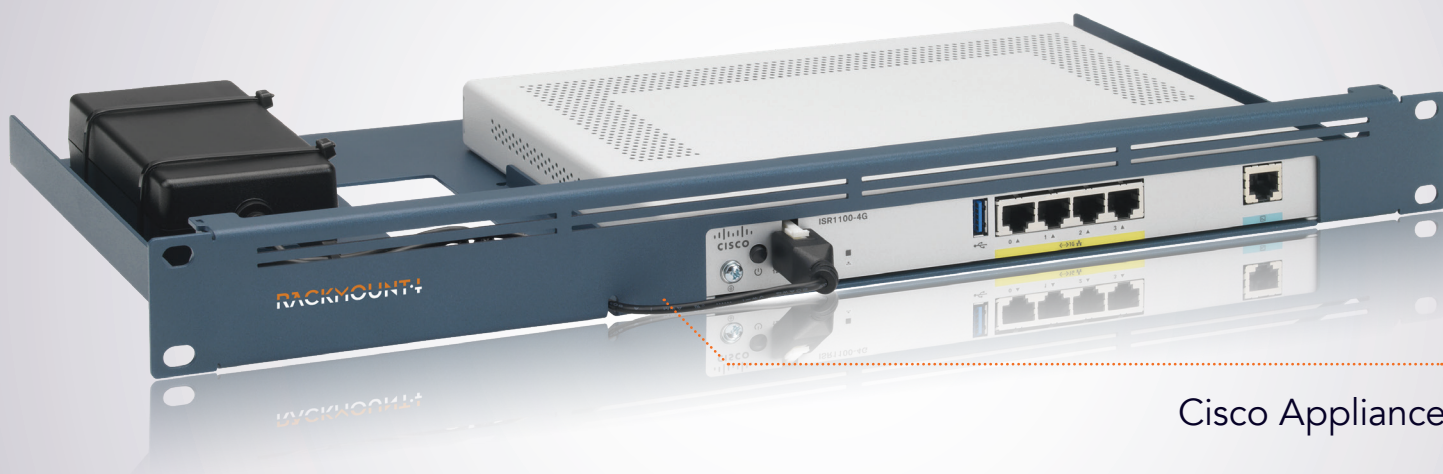

Product Line  
**CISRACK**

Type  
**RM-CI-T11**

Supported Models **CISCO ISR1100 SERIES**  
**CISCO ISR1100X SERIES**

DIMENSIONS 1U  
COLOR Metallic Blue  
PACKING DIMENSIONS 80 x 520 x 270 mm  
3.14 x 20.47 x 10.63 in  
PRODUCT DIMENSIONS 44 x 482 x 217 mm  
(height x width x depth) 1.73 x 18.98 x 8.54 in

Cisco Appliance

## ALL THE REASONS TO RACK YOUR APPLIANCE

- Rackmount.IT kits clean up your 19 inch rack and increase the reliability of your appliance.
- Easy 5-minute assembly in a 19 inch rack.
- Front facing network connections.
- Fixed appliance and power supply.
- Next to standard models, Rackmount.IT provides custom made kits in any color on project basis.